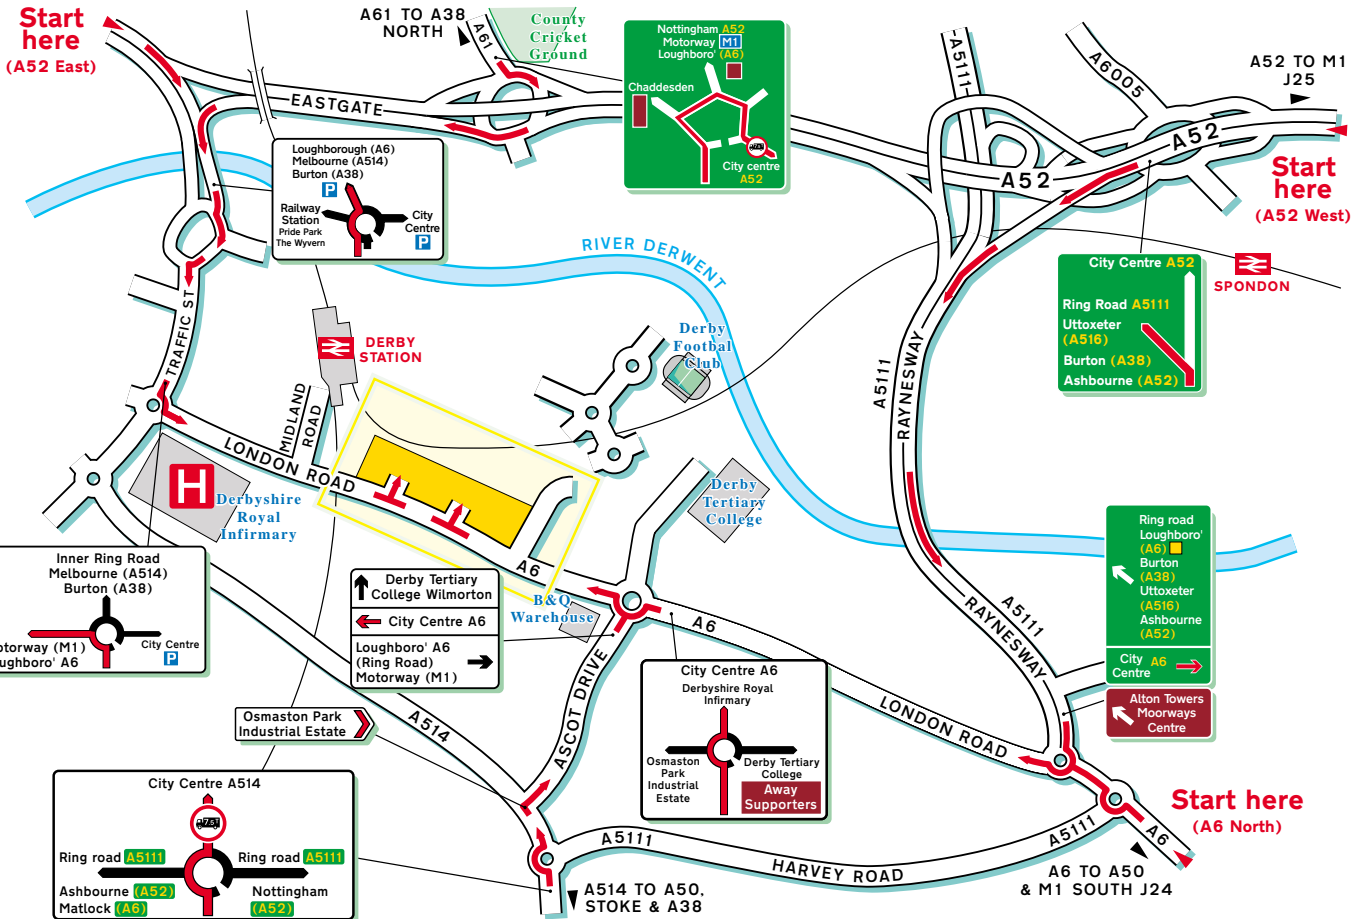

### Public Transport

#### By Air

East Midlands Airport is approximately 45 minutes by car.

#### IMPORTANT

Road signs shown are as they appear from directions of red arrows.