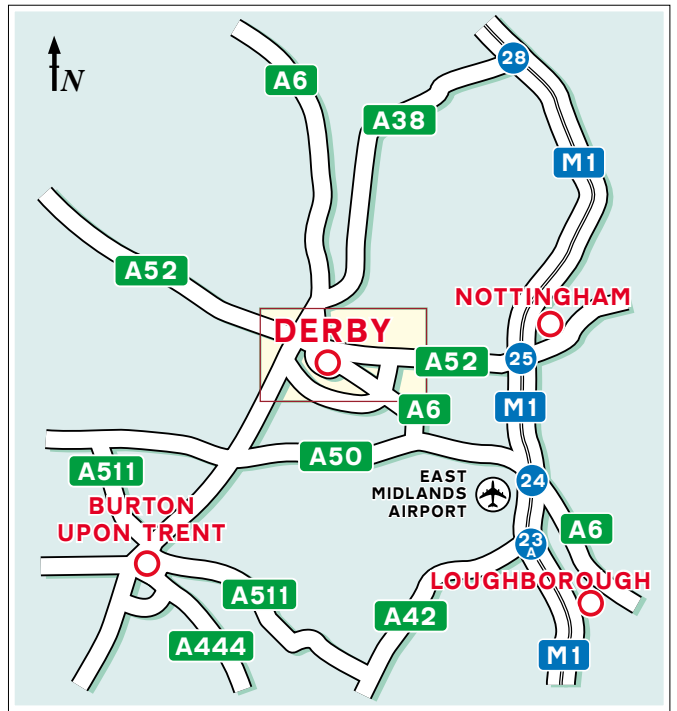

#### By Rail

Derby Station is a 15 minute walk from our offices, for further information on times and operators call 08457 484950.

#### By Air

East Midlands Airport is approximately 45 minutes by car.

#### IMPORTANT

Road signs shown are as they appear from directions of red arrows.